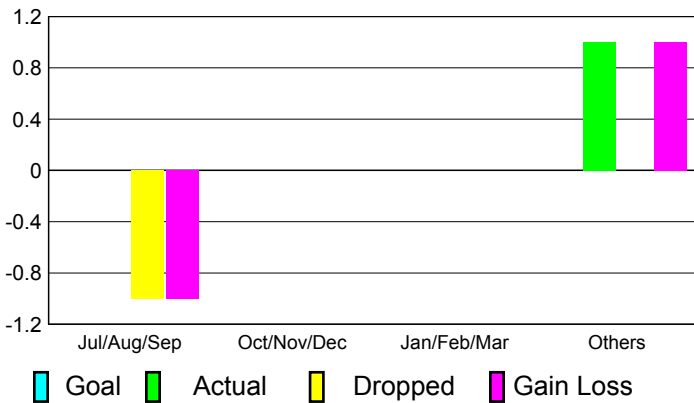

2010-2011 GMT Reports for District (or Undistricted) **District 131**

GMT: **Klaus Tang**

Location: **LITHUANIA**

GMT CA: **4**

CLUBS

Club Results 2010-2011

Clubs 2009-2010

Month	New Club Goal	Actual New Clubs	Actual Dropped Clubs	Gain/Loss of Clubs	Gain/Loss of Clubs
Jul/Aug/Sep	0	0	-1	-1	0
Oct/Nov/Dec	0	0	0	0	0
Jan/Feb/Mar	0	0	0	0	0
Apr/May/June	0	1	0	1	2
Totals	0	1	-1	0	2

Club Results 2010-2011

Goal, New, Dropped, Gain/Loss

Comparison of Club Gain/Loss

Current Year Compared to the Previous Year

YTD Status Quo Clubs 2010-2011

Status Quo Clubs Compared to Status Quo Members

MEMBERSHIP