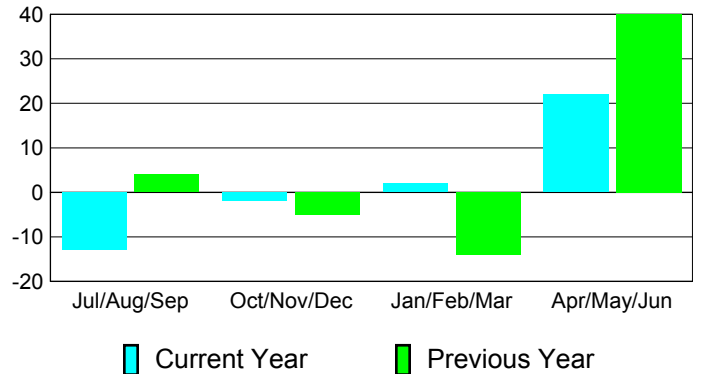

Membership Results 2010-2011

Membership 2009-2010

Month	Net Memb Goal	Actual New Memb	Actual Dropped Memb	Gain/Loss of Memb	Gain/Loss of Memb
Jul/Aug/Sep	0	7	-20	-13	4
Oct/Nov/Dec	0	7	-9	-2	-5
Jan/Feb/Mar	0	11	-9	2	-14
Apr/May/June	0	29	-7	22	40
Totals	0	54	-45	9	25

Membership Results 2010-2011

Goal, New, Dropped, Gain/Loss

Comparison of Membership Gain/Loss

Current Year Compared to the Previous Year

Gender Comparison 2010-2011

Jul/Aug/Sep

Oct/Nov/Dec

Jan/Feb/Mar

Apr/May/June

Male

Female