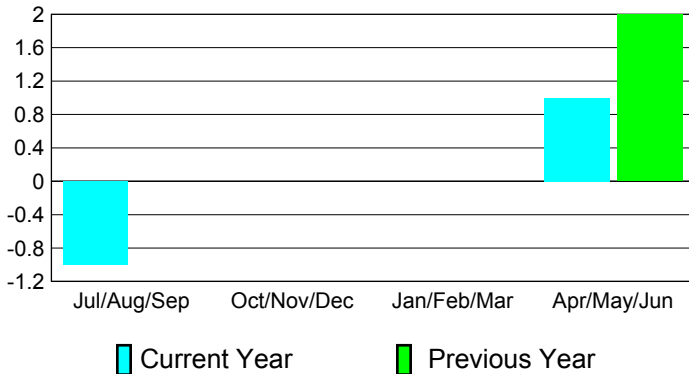

Club Results 2010-2011

Goal, New, Dropped, Gain/Loss

Comparison of Club Gain/Loss

Current Year Compared to the Previous Year

YTD Status Quo Clubs 2010-2011

Status Quo Clubs Compared to Status Quo Members

MEMBERSHIP