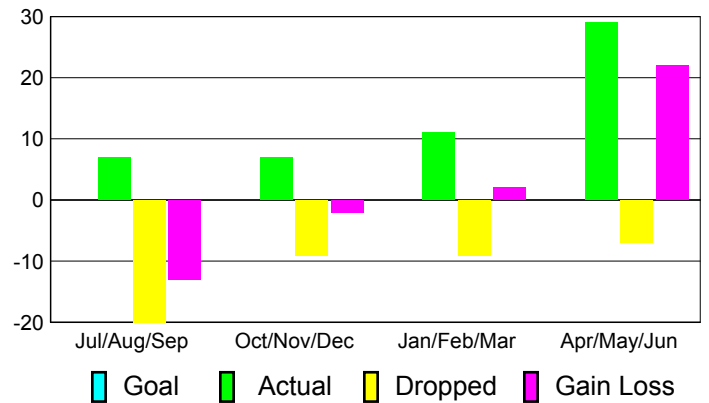

Membership Results 2010-2011

Goal, New, Dropped, Gain/Loss

Comparison of Membership Gain/Loss

Current Year Compared to the Previous Year